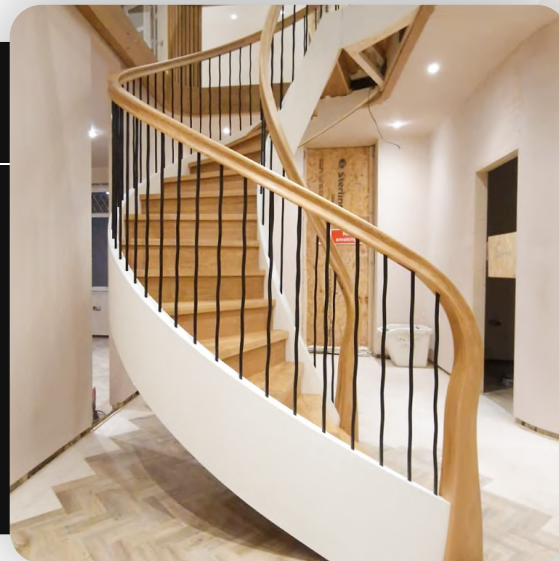

**Barry Richards
(BR Architecture)**

OUR STAIRCASE MODELS

1

CENTRAL SPINE STAIRCASE

Our most popular range of style – a central spine stair is flawless, self-supporting with a floating effect promoting a sense of lightness and openness. A great fit for any house, restaurant or office that aims more towards timeless design. They can be manufactured in many layout designs including Straight, Quarter landing, Half landing and Winder designs.

3

CURVED STAIRCASE

Are often fitted in the atrium of the house or villas where there is a lot of space available, and the curved staircase becomes the central feature. In houses renovations curved stairs for deck or mezzanine are able to give a dramatic touch of style.

2

SPIRAL STAIRCASE

Are not just space efficient, they can also be a focal point in many domestic and commercial spaces. Thanks to the sinuous and attractive twisted stairs design the spiral staircase is able to bring a distinctive touch of class to any interior design. Self-supporting design – no requirements for newel posts for a contemporary look.

4

TRADITIONAL CUT OR OPEN STRING STAIRCASE

Are unique in their ability to dazzle your guests with an outstanding, timeless visual display. Their elegant presentation is achieved by cutting the stringers so that the treads are positioned on top of the stringer, this way the spindles sit on top of the treads making a minimalistic presentation. The newel post is uniquely crafted featuring ornate details to offer an element of grandeur. It works perfectly painted in your preferred colour and paired with black spindles for a nice contrast.